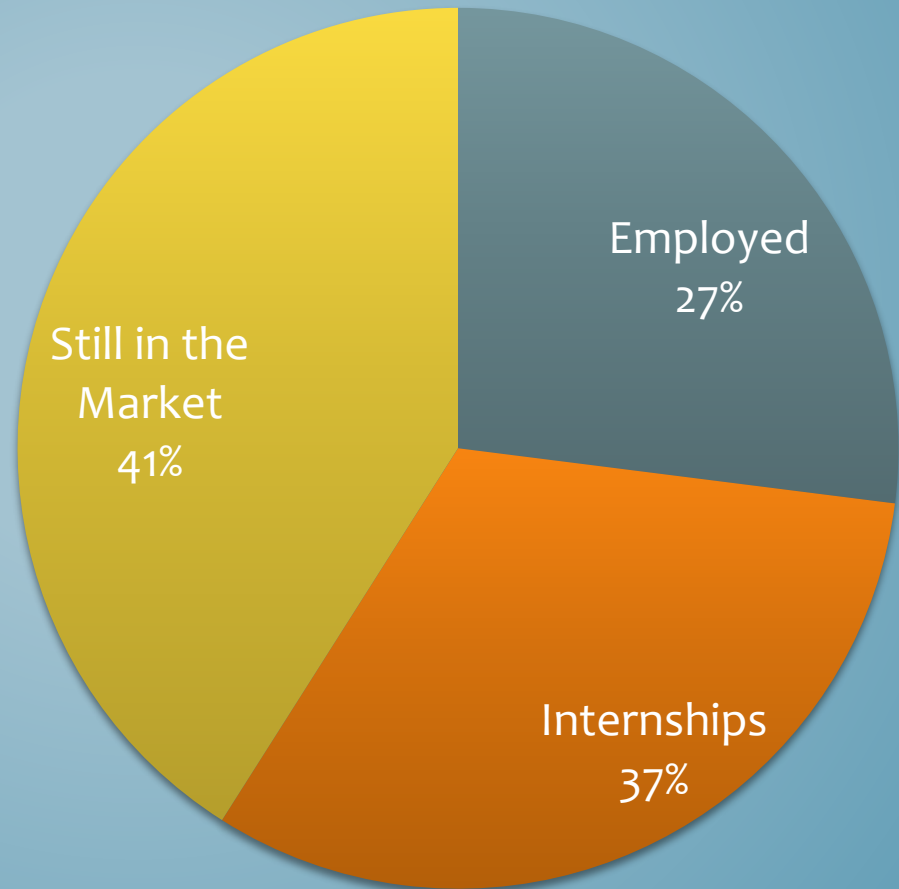

AY 2017-2018

PLACEMENTS PRIOR TO GRADUATION

- 41 Graduating Seniors
- 11 Students Gained Full Time Employment
- 13 Completed Internships during Summer 2017

Placements Prior to Graduation