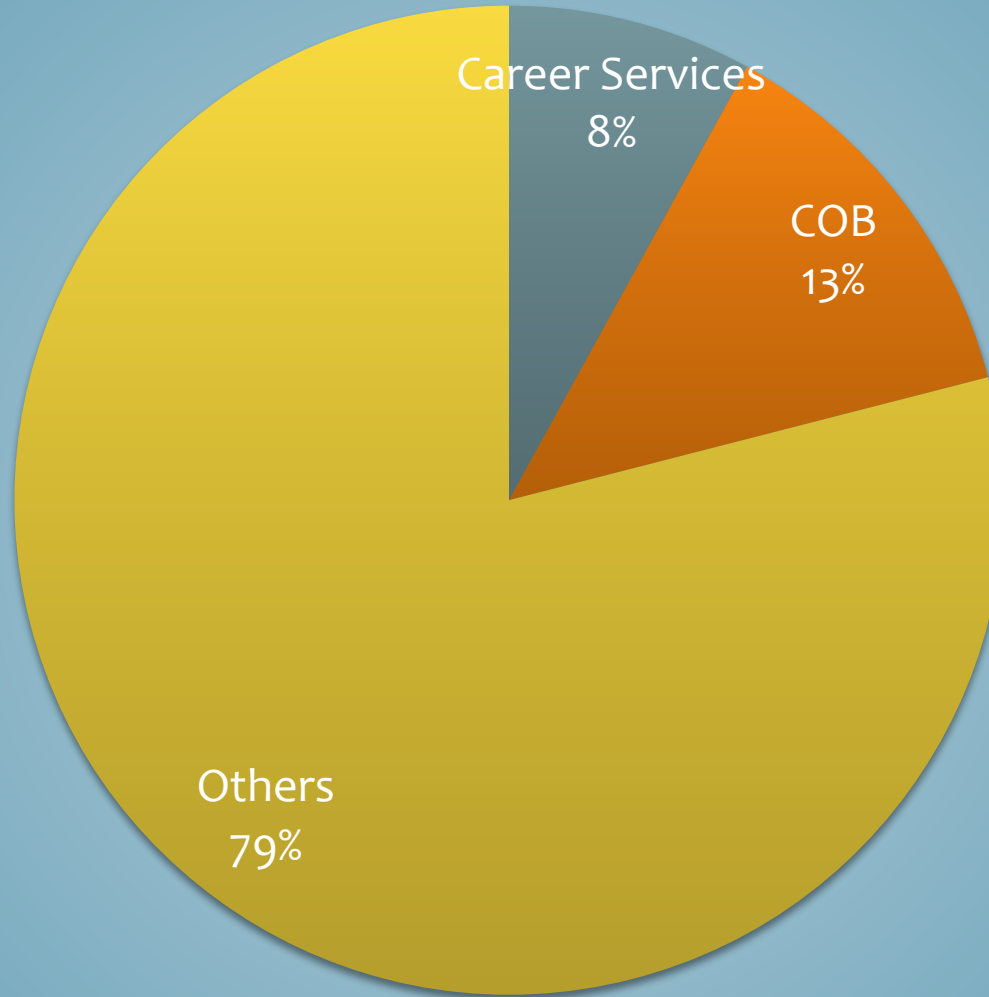

How Students Heard About the Opportunity

■ Career Services ■ COB ■ Others ■