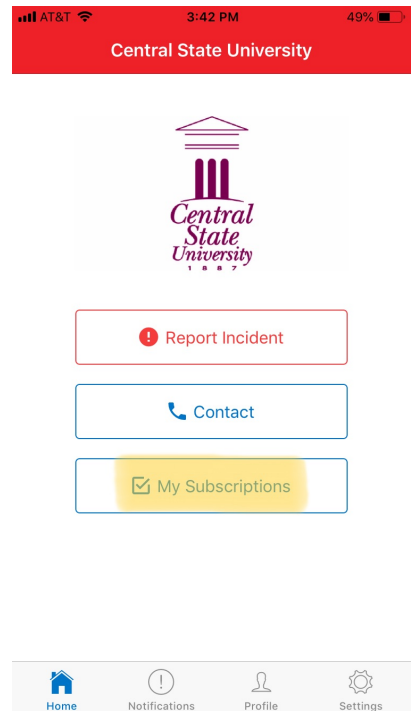

Alertus Recipient App

- Download Alertus + Mobile app from your devices app store.

- Enter your organization code: **CSU**

- Enter your email

- IMPORTANT: Allow push notification & location services
- Navigate to Subscriptions

- Subscribe to a group
 - Your group is: **PUTGROUPHERE**

- GROUPS
- Board of Trustees
 - Community/Parents
 - CSU Student/Faculty/Staff
 - First Responders
 - Police Administration
 - Police Department
 - President's Cabinet
 - MobilePanicTest

- Navigate to profile

The logo for Central State University, featuring a stylized building with three columns and the text "Central State University" in a serif font.

Report Incident

Contact

My Subscriptions