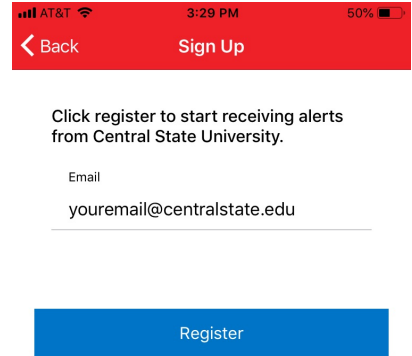

Alertus Recipient App

- Download Alertus + Mobile app from your devices app store.

- Enter your organization code: **CSU**

- Enter your email

- IMPORTANT: Allow push notification & location services
- Navigate to Subscriptions

- Navigate to profile

The logo for Central State University, featuring a stylized building with three columns and the text "Central State University" in a serif font.

Report Incident

Contact

My Subscriptions