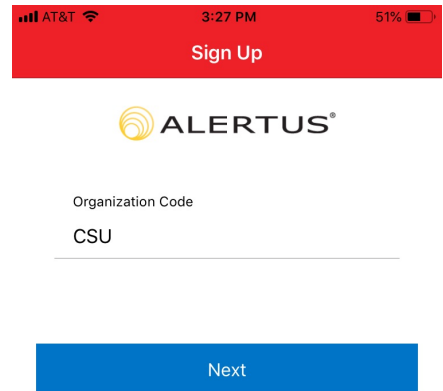

Alertus Recipient App

- Download Alertus + Mobile app from your devices app store.

- Enter your organization code: **CSU**

- Enter your email

- IMPORTANT: Allow push notification & location services
- Navigate to Subscriptions

- Subscribe to a group
 - Your group is: **PUTGROUPHERE**

- GROUPS
- Board of Trustees
 - Community/Parents
 - CSU Student/Faculty/Staff
 - First Responders
 - Police Administration
 - Police Department
 - President's Cabinet
 - MobilePanicTest

- Navigate to profile

The logo for Central State University, featuring a stylized building with three columns and the text "Central State University" in a serif font.

Report Incident

Contact

My Subscriptions